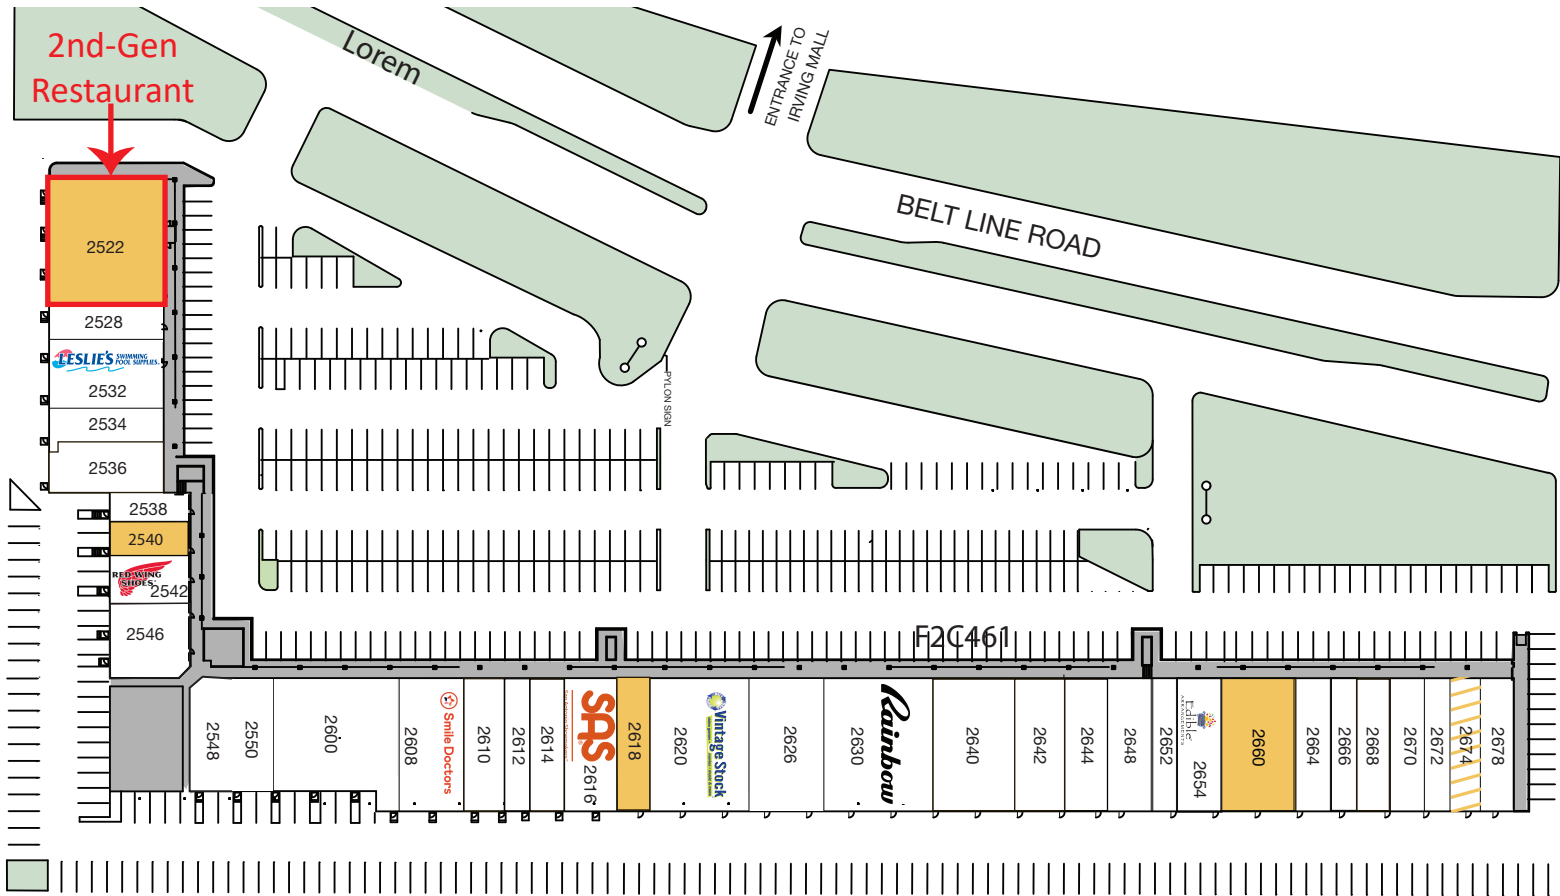

GRANDE CENTER | 2522-2678 N BELTLINE RD, IRVING, TX 75062

Available Space

2522+	5,043 sf
2540	943 sf
2618	1,501 sf
2660	3,552 sf
*2674	1,422 sf
+2nd-Gen Restaurant	
*Occupied but Available	

NOT TO SCALE

Current Tenants

2528	Fancy Nails	1,360 sf	2608	Smile Doctors	3,258 sf	2648	La Campina Salvadorena	3,160 sf
2532	Leslie's Poolmart	4,120 sf	2610	La Hechizera	1,896 sf	2652	Fito's Tacos de Trompo	1,185 sf
2534	Vision Hair Care	1,100 sf	2612	Feng Cha	1,185 sf	2654	Edible Arrangements	1,857 sf
2536	Barato Insurance	960 sf	2614	Empire Finance	1,422 sf	2664	Gamestop.com	1,827 sf
2538	Glamour Braids	816 sf	2616	SAS Factory Shoes	2,370 sf	2666	Baskin Robbins	1,200 sf
2542	Red Wing Shoes	1,383 sf	2620	Vintage Stock	4,642 sf	2668	WnB Factory	1,580 sf
2546	Cellular Port	1,981 sf	2626	America's Best	3,555 sf	2670	Supercuts	1,580 sf
2548	OnTrack Staffing	1,675 sf	2630	Rainbow Clothing	5,105 sf	2672	Star Massage	1,200 sf
2550	Western Union	1,608 sf	2640	Spectrum	3,640 sf	2674	Metro PCS	1,422 sf
2600	Pasand Restaurant	4,891 sf	2642	Physical Therapy Now	1,753 sf	2678	Pizza Patron	1,580 sf
			2644	24 Hour Dental Care	1,600 sf			